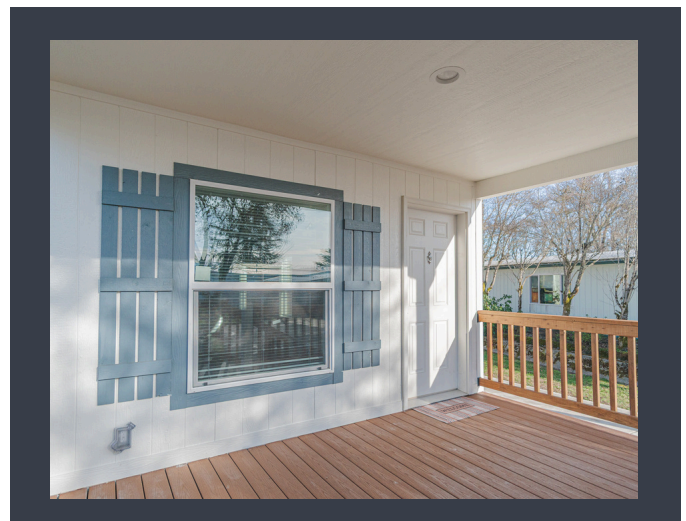

HOME FOR SALE!

328 BEECHWOOD DRIVE - \$145,000

2023 Fleetwood Sandpointe
2 Bedrooms
1 Bathroom
Approx. 710 Square Feet
14' x 52'
Carpet & Vinyl Flooring
Full Kitchen Appliance Package
55+ Community
Pet Friendly
Great Location & Much More!